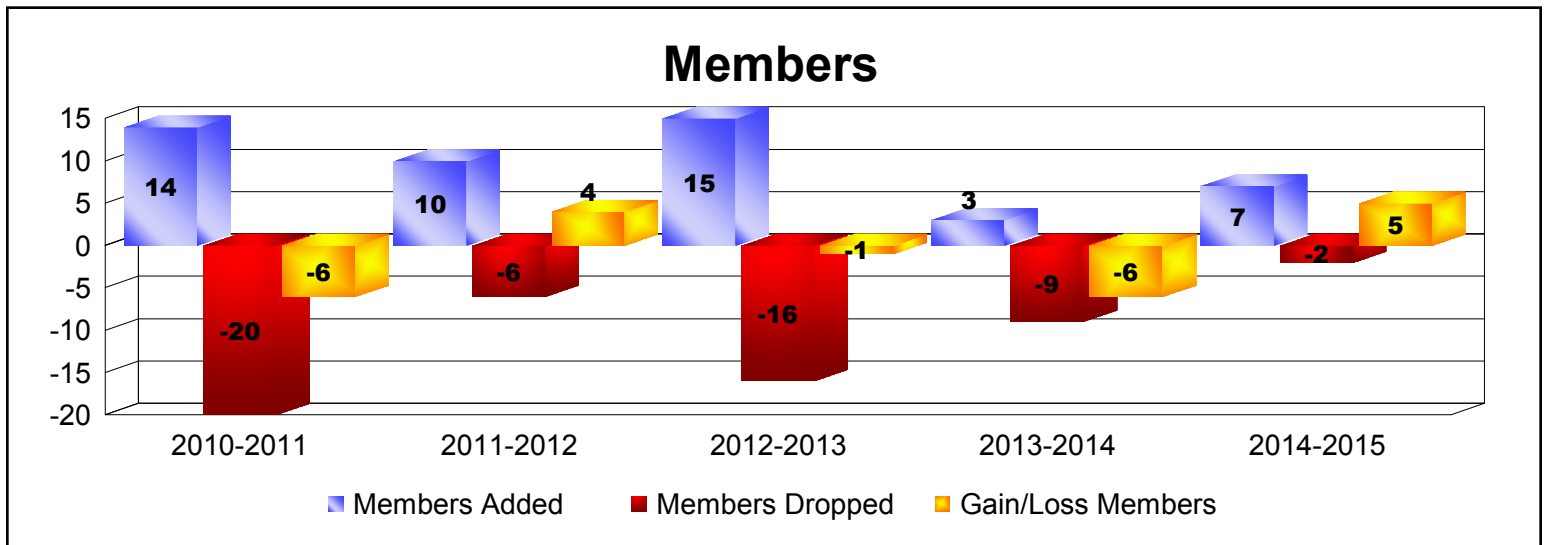

Year	New Clubs	Dropped Clubs	Gain/ Loss Clubs	New Members	Charter Members	Reinstate Members	Transfer Members	Total Member Added	Total Members Dropped	Gain/ Loss Members
2010-2011	0	0	0	12	0	2	0	14	-20	-6
2011-2012	0	0	0	8	0	2	0	10	-6	4
2012-2013	0	0	0	14	0	0	1	15	-16	-1
2013-2014	0	0	0	2	0	1	0	3	-9	-6
2014-2015	0	0	0	6	0	0	1	7	-2	5
<b>Average</b>	<b>0</b>	<b>0</b>	<b>0</b>	<b>8</b>	<b>0</b>	<b>1</b>	<b>0</b>	<b>10</b>	<b>-11</b>	<b>-1</b>

Year	New Clubs	Dropped Clubs	Gain/ Loss Clubs	New Members	Charter Members	Reinstate Members	Transfer Members	Total Member Added	Total Members Dropped	Gain/ Loss Members
2010-2011	1	-2	-1	122	23	20	14	179	-234	-55
2011-2012	0	0	0	69	0	8	5	82	-208	-126
2012-2013	1	0	1	100	30	11	8	149	-140	9
2013-2014	1	-2	-1	109	25	6	4	144	-132	12
2014-2015	0	-1	-1	100	7	4	3	114	-137	-23
<b>Average</b>	<b>1</b>	<b>-1</b>	<b>0</b>	<b>100</b>	<b>17</b>	<b>10</b>	<b>7</b>	<b>134</b>	<b>-170</b>	<b>-37</b>