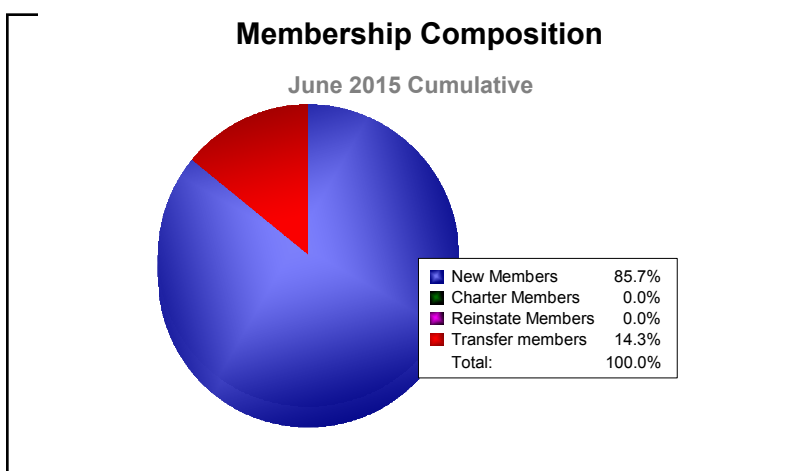

Year	New Clubs	Dropped Clubs	Gain/ Loss Clubs	New Members	Charter Members	Reinstate Members	Transfer Members	Total Member Added	Total Members Dropped	Gain/ Loss Members
2010-2011	0	0	0	12	0	2	0	14	-20	-6
2011-2012	0	0	0	8	0	2	0	10	-6	4
2012-2013	0	0	0	14	0	0	1	15	-16	-1
2013-2014	0	0	0	2	0	1	0	3	-9	-6
2014-2015	0	0	0	6	0	0	1	7	-2	5
<b>Average</b>	<b>0</b>	<b>0</b>	<b>0</b>	<b>8</b>	<b>0</b>	<b>1</b>	<b>0</b>	<b>10</b>	<b>-11</b>	<b>-1</b>