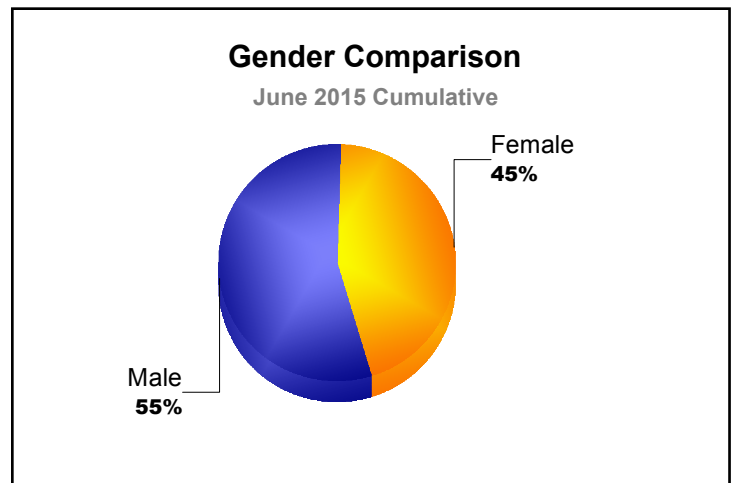

Year	New Clubs	Dropped Clubs	Gain/ Loss Clubs	New Members	Charter Members	Reinstate Members	Transfer Members	Total Member Added	Total Members Dropped	Gain/ Loss Members
2010-2011	0	0	0	12	0	2	0	14	-20	-6
2011-2012	0	0	0	8	0	2	0	10	-6	4
2012-2013	0	0	0	14	0	0	1	15	-16	-1
2013-2014	0	0	0	2	0	1	0	3	-9	-6
2014-2015	0	0	0	6	0	0	1	7	-2	5
<b>Average</b>	<b>0</b>	<b>0</b>	<b>0</b>	<b>8</b>	<b>0</b>	<b>1</b>	<b>0</b>	<b>10</b>	<b>-11</b>	<b>-1</b>