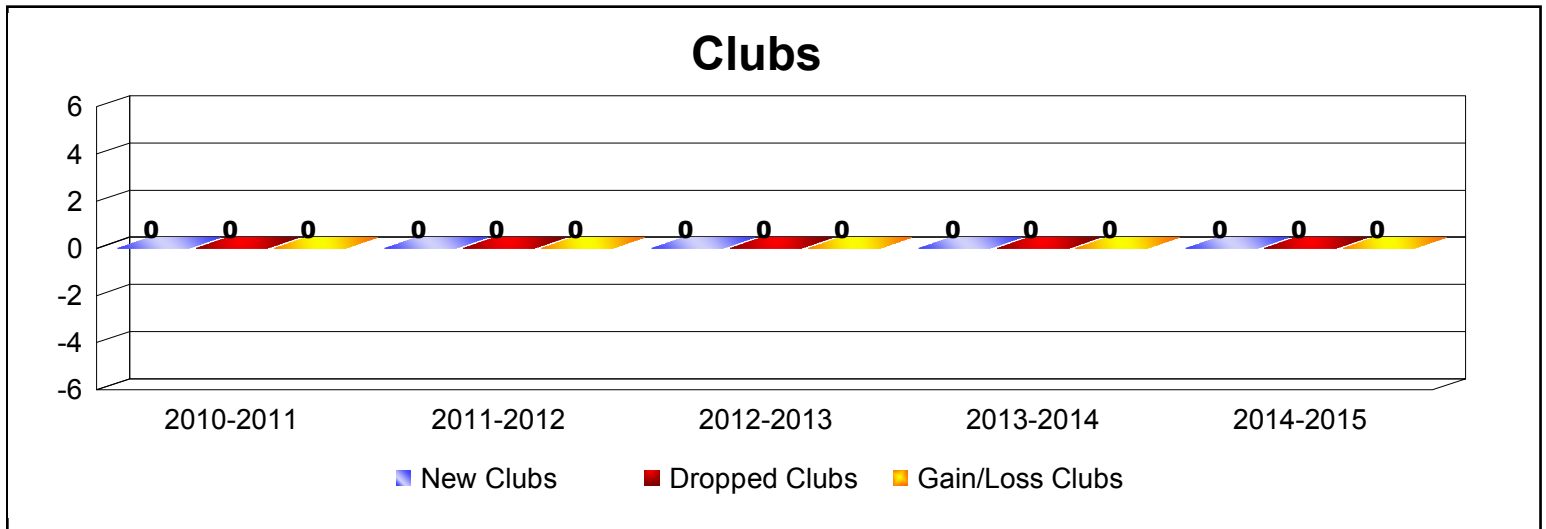

Year	New Clubs	Dropped Clubs	Gain/ Loss Clubs	New Members	Charter Members	Reinstate Members	Transfer Members	Total Member Added	Total Members Dropped	Gain/ Loss Members
2010-2011	0	0	0	12	0	2	0	14	-20	-6
2011-2012	0	0	0	8	0	2	0	10	-6	4
2012-2013	0	0	0	14	0	0	1	15	-16	-1
2013-2014	0	0	0	2	0	1	0	3	-9	-6
2014-2015	0	0	0	6	0	0	1	7	-2	5
<b>Average</b>	<b>0</b>	<b>0</b>	<b>0</b>	<b>8</b>	<b>0</b>	<b>1</b>	<b>0</b>	<b>10</b>	<b>-11</b>	<b>-1</b>

Year	New Clubs	Dropped Clubs	Gain/ Loss Clubs	New Members	Charter Members	Reinstate Members	Transfer Members	Total Member Added	Total Members Dropped	Gain/ Loss Members
2010-2011	1	-2	-1	122	23	20	14	179	-234	-55
2011-2012	0	0	0	69	0	8	5	82	-208	-126
2012-2013	1	0	1	100	30	11	8	149	-140	9
2013-2014	1	-2	-1	109	25	6	4	144	-132	12
2014-2015	0	-1	-1	100	7	4	3	114	-137	-23
<b>Average</b>	<b>1</b>	<b>-1</b>	<b>0</b>	<b>100</b>	<b>17</b>	<b>10</b>	<b>7</b>	<b>134</b>	<b>-170</b>	<b>-37</b>